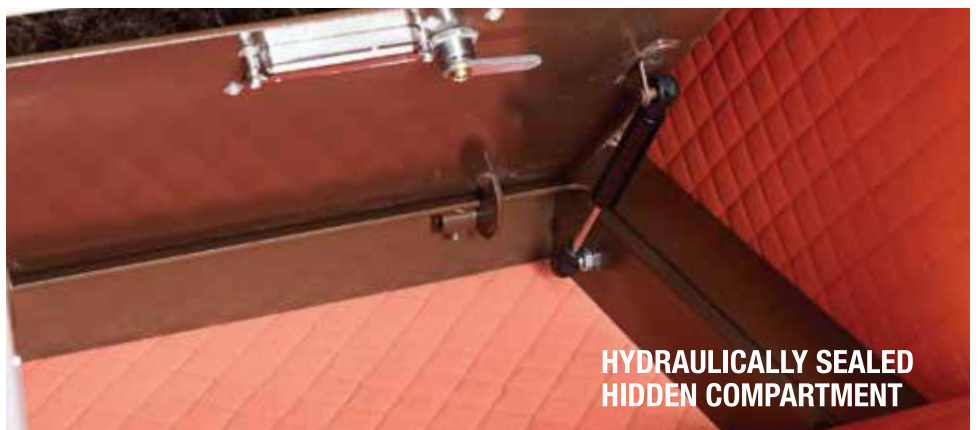

**Protection at
your Fingertips**

Advanced biometric technology ensures that your safes can only be unlocked by your unique fingerprint, and no one else's.